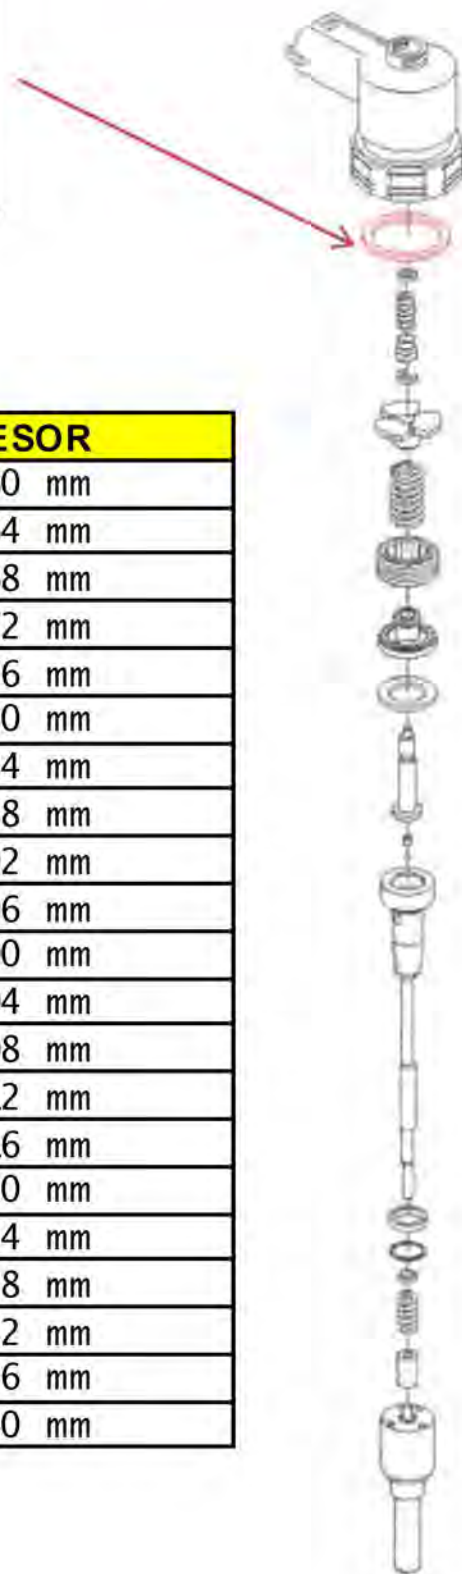

CODIGO CMD	CODIGO BOSCH	ESPESOR
cm1126-A1160	F00VC60325	1,160 mm
cm1126-A1164	F00VC60327	1,164 mm
cm1126-A1168	F00VC60329	1,168 mm
cm1126-A1172	F00VC60331	1,172 mm
cm1126-A1176	F00VC60333	1,176 mm
cm1126-A1180	F00VC60335	1,180 mm
cm1126-A1184	F00VC60337	1,184 mm
cm1126-A1188	F00VC60339	1,188 mm
cm1126-A1192	F00VC60341	1,192 mm
cm1126-A1196	F00VC60343	1,196 mm
cm1126-A1200	F00VC60345	1,200 mm
cm1126-A1204	F00VC60347	1,204 mm
cm1126-A1208	F00VC60349	1,208 mm
cm1126-A1212	F00VC60351	1,212 mm
cm1126-A1216	F00VC60353	1,216 mm
cm1126-A1220	F00VC60355	1,220 mm
cm1126-A1224	F00VC60357	1,224 mm
cm1126-A1228	F00VC60359	1,228 mm
cm1126-A1232	F00VC60361	1,232 mm
cm1126-A1236	F00VC60363	1,236 mm
cm1126-A1240	F00VC60365	1,240 mm