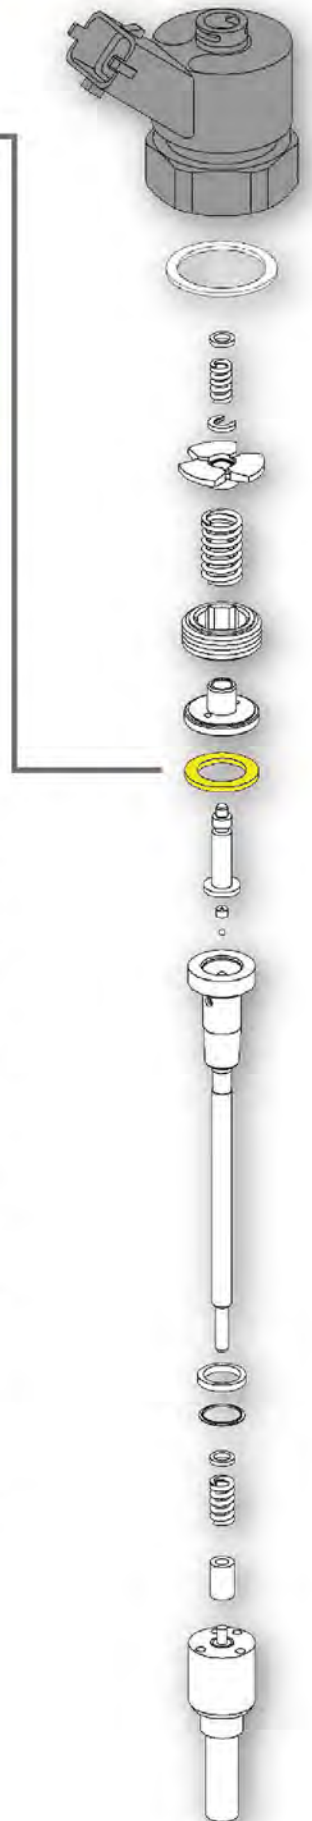

cm1126-B120B129		
	GROSOR	CANTIDAD
cm1126-B120	1.20	5
cm1126-B121	1.21	5
cm1126-B122	1.22	5
cm1126-B123	1.23	5
cm1126-B124	1.24	5
cm1126-B125	1.25	5
cm1126-B126	1.26	5
cm1126-B127	1.27	5
cm1126-B128	1.28	5
cm1126-B129	1.29	5
CANTIDAD BOX: 50